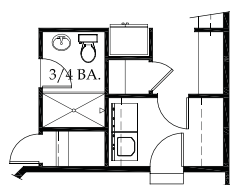

## THE MONTEREY

A

2,015 Square Feet, 4 Bedrooms, 2.5 Baths, Den/5th Bedroom, .75 Bath Option, Great Room, Mud Room/Utility Room on Main Floor, Covered Front Porch, 3 Car Garage

**Main Floor**

**Opt. 3/4 Bath**

**Bedroom 4**

**Upper Floor**

Bennett Homes reserves the right to modify plans, designs, materials and specifications without prior notice. Photos used in this piece do not necessarily represent final product. Please consult our sales representative for clarifications and additional information.