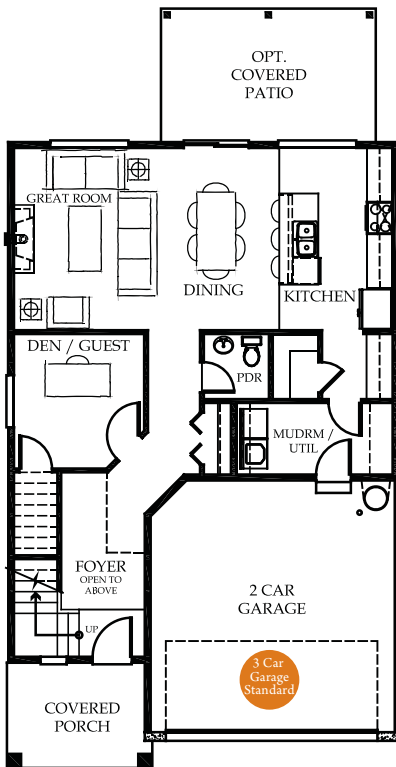

# MEDALLION

Your place in Kent.

**ALL NEW  
INCLUDED  
FEATURES!**

## THE MONTEREY

A

2,015 Square Feet, 4 Bedrooms, 2.5 Baths, Den/5th Bedroom, .75 Bath Option, Great Room, Mud Room/Utility Room on Main Floor, Covered Front Porch, 3 Car Garage

**Main Floor**

**Opt. 3/4 Bath**

**Bedroom 4**

**Upper Floor**

Bennett Homes reserves the right to modify plans, designs, materials and specifications without prior notice. Photos used in this piece do not necessarily represent final product. Please consult our sales representative for clarifications and additional information.