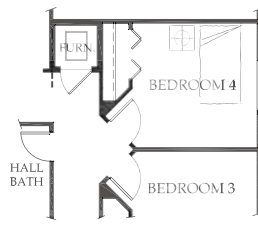

## THE MONTEREY

A

2,015 Square Feet, 4 Bedrooms, 2.5 Baths, Den/5th Bedroom, .75 Bath Option, Great Room, Mud Room/Utility Room on Main Floor, Covered Front Porch, 3 Car Garage

**Main Floor**

**Opt. 3/4 Bath**

**Bedroom 4**

**Upper Floor**

Bennett Homes reserves the right to modify plans, designs, materials and specifications without prior notice. Photos used in this piece do not necessarily represent final product. Please consult our sales representative for clarifications and additional information.