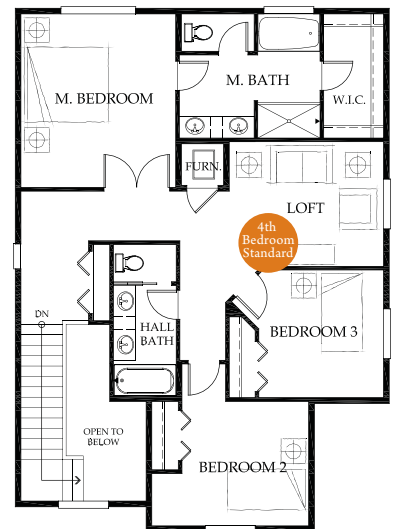

## THE MONTEREY

A

2,015 Square Feet, 4 Bedrooms, 2.5 Baths, Den/5th Bedroom, .75 Bath Option, Great Room, Mud Room/Utility Room on Main Floor, Covered Front Porch, 3 Car Garage

**Main Floor**

**Opt. 3/4 Bath**

**Bedroom 4**

**Upper Floor**

Bennett Homes reserves the right to modify plans, designs, materials and specifications without prior notice. Photos used in this piece do not necessarily represent final product. Please consult our sales representative for clarifications and additional information.