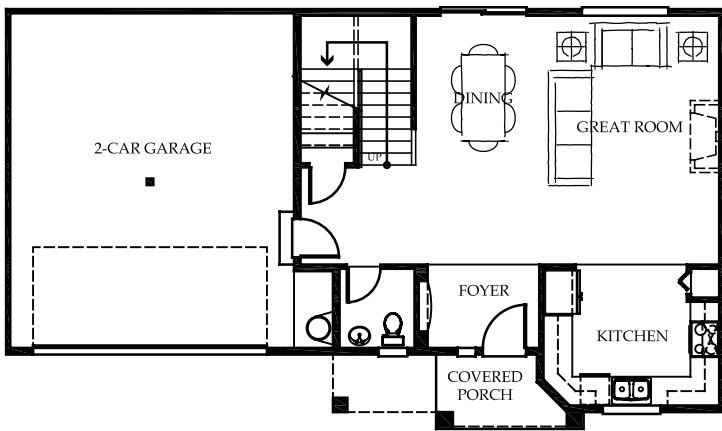

The Atlantic

NEW PLAN!

A

1910 Square Feet, 4 Bedrooms, 2.5 Baths, Great Room, Second Floor Laundry Facilities, Optional Loft ILO Bedroom 4, 2 Car Garage

Main Floor

Upper Floor

Optional Loft

BENNETT
Homes