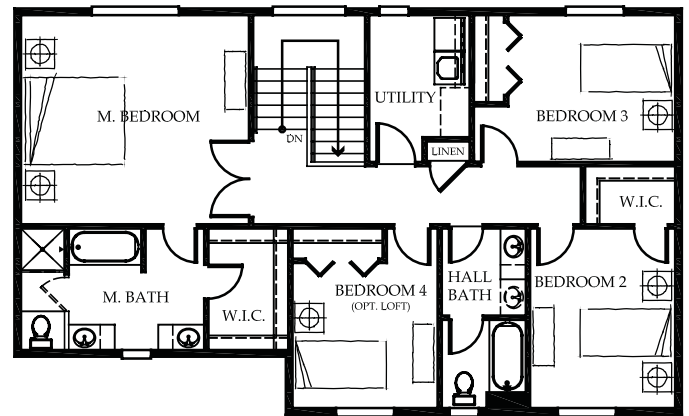

The Atlantic

NEW PLAN!

A

1910 Square Feet, 4 Bedrooms, 2.5 Baths, Great Room, Second Floor Laundry Facilities, Optional Loft ILO Bedroom 4, 2 Car Garage

Main Floor

Upper Floor

Optional Loft

BENNETT
Homes