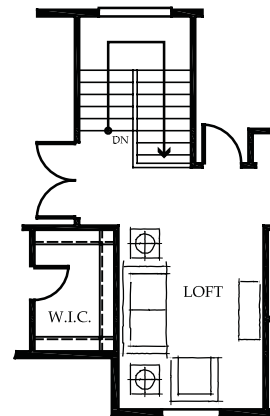

The Atlantic

NEW PLAN!

A

1910 Square Feet, 4 Bedrooms, 2.5 Baths, Great Room, Second Floor Laundry Facilities, Optional Loft ILO Bedroom 4, 2 Car Garage

Main Floor

Upper Floor

Optional Loft

BENNETT
Homes