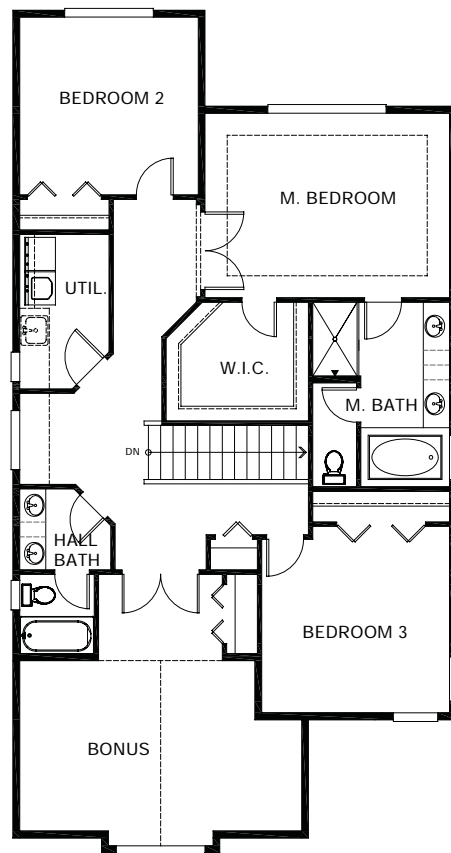

## The Pilchuck

2,499 Square Feet

3 Bedrooms, 2.5 Baths, 2 Car Garage, Bonus

Main Floor

Upper Floor

Retreat Instead of Bedroom 2

Master Bedroom Deck

Options