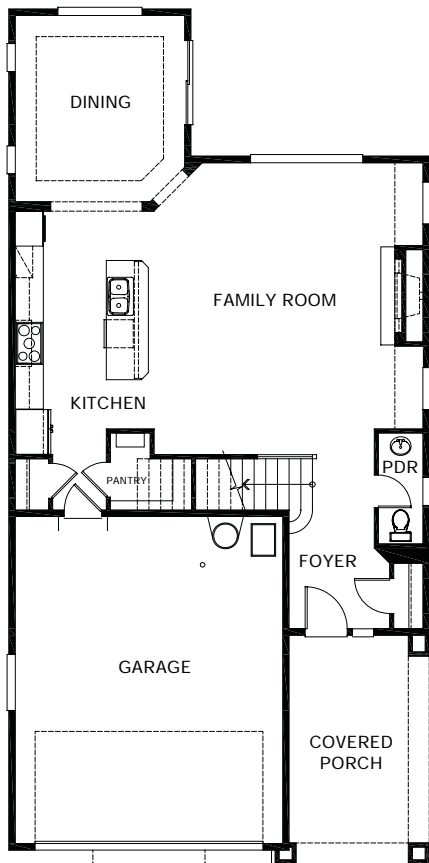

## The Pilchuck

2,499 Square Feet

3 Bedrooms, 2.5 Baths, 2 Car Garage, Bonus

Main Floor

Upper Floor

Retreat Instead of Bedroom 2

Master Bedroom Deck

Options