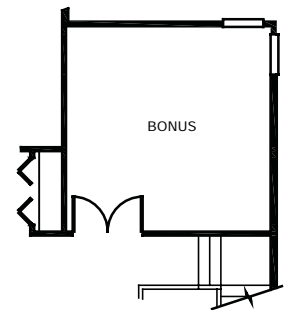

## The Glacier

2,377 Square Feet

3 Bedrooms, 2.5 Baths, 2 Car Garage, Bonus Room, Loft

Main Floor

Upper Floor

Bonus Room  
Instead of Loft

Options

Bennett Homes reserves the right to modify plans, designs, materials and specifications without prior notice. Photos used in this piece do not necessarily represent final product. Please consult our sales representative for clarifications and additional information.