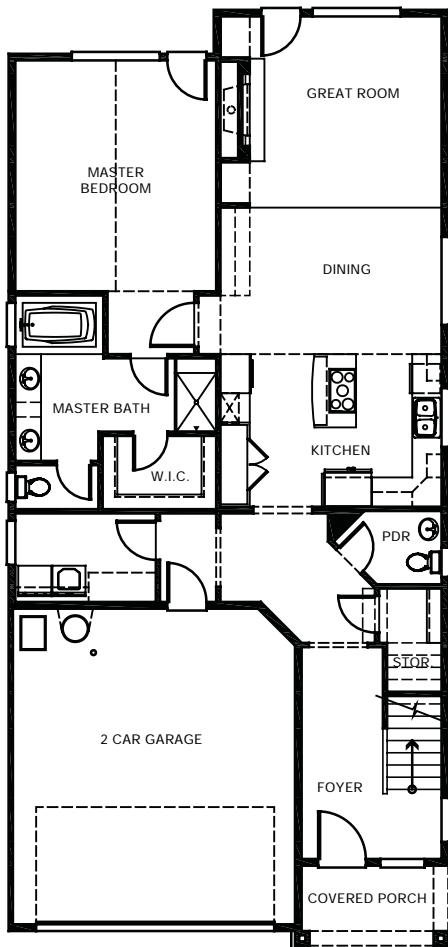

## The Glacier

2,377 Square Feet

3 Bedrooms, 2.5 Baths, 2 Car Garage, Bonus Room, Loft

Main Floor

Upper Floor

Bonus Room  
Instead of Loft

Options

Bennett Homes reserves the right to modify plans, designs, materials and specifications without prior notice. Photos used in this piece do not necessarily represent final product. Please consult our sales representative for clarifications and additional information.