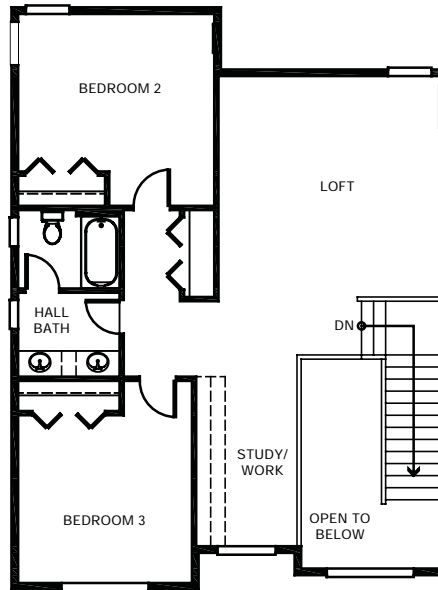

## The Glacier

2,377 Square Feet

3 Bedrooms, 2.5 Baths, 2 Car Garage, Bonus Room, Loft

Main Floor

Upper Floor

Bonus Room  
Instead of Loft

Options

Bennett Homes reserves the right to modify plans, designs, materials and specifications without prior notice. Photos used in this piece do not necessarily represent final product. Please consult our sales representative for clarifications and additional information.