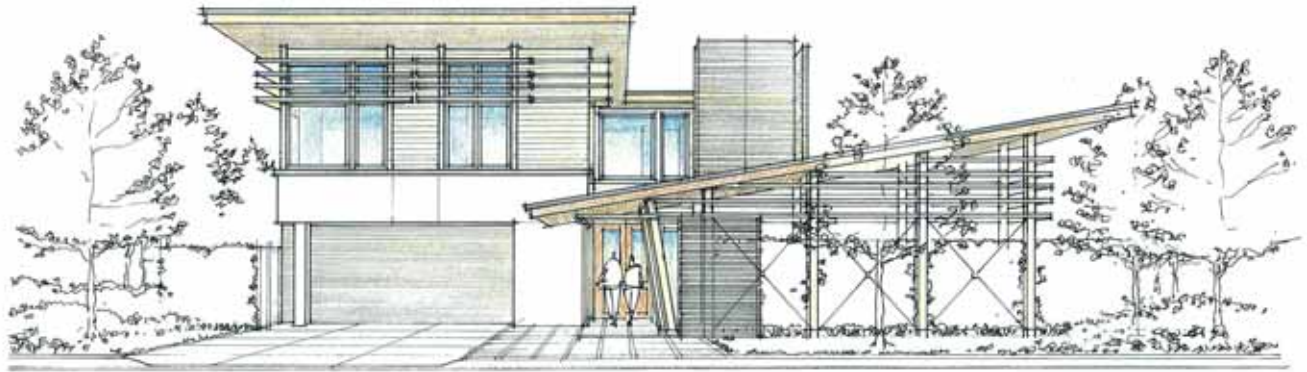

The Mitate Collection

The Cassia

2,858 Square Feet

Plan Features coming soon

Upper Floor

Main Floor

Bennett Homes reserves the right to modify plans, designs, materials and specifications without prior notice. Photos used in this piece do not necessarily represent final product. Please consult our sales representative for clarifications and additional information.