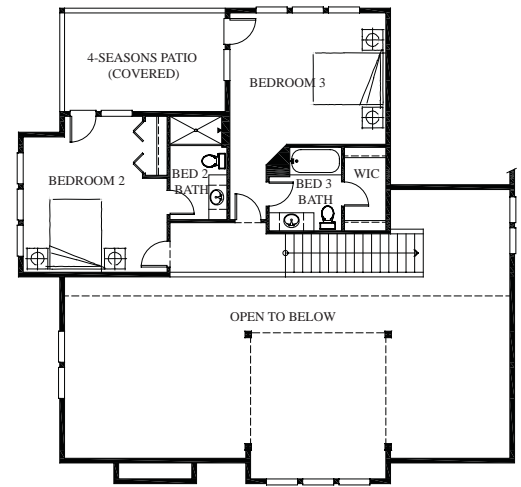

The Cascade Collection

The Mt. Saddle

2,626 Square Feet

3 Bedrooms, 3.25 Baths, 2 Car Garage, Guest Suite, Bunk Rm.

Main Floor

Upper Floor

Optional Guest Suite

Bennett Homes reserves the right to modify plans, designs, materials and specifications without prior notice. Photos used in this piece do not necessarily represent final product. Please consult our sales representative for clarifications and additional information.