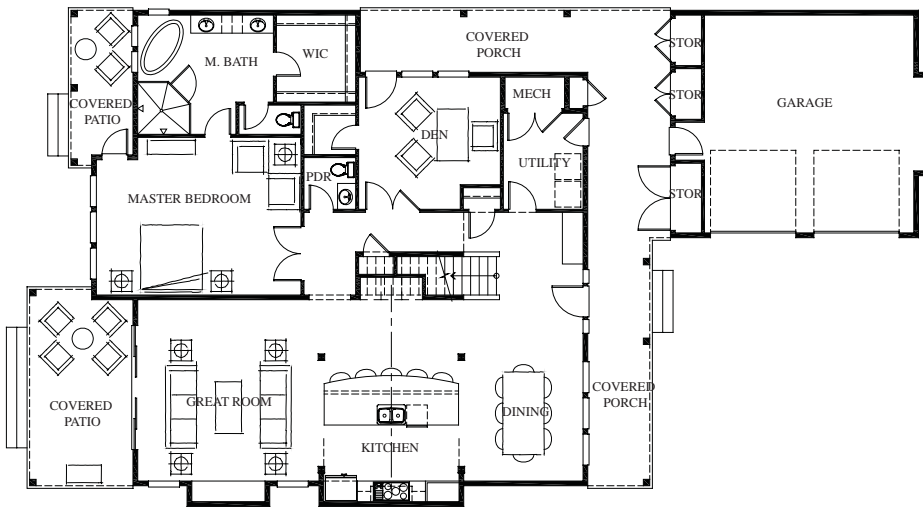

The Cascade Collection

The Mt. Saddle

2,626 Square Feet

3 Bedrooms, 3.25 Baths, 2 Car Garage, Guest Suite, Bunk Rm.

Main Floor

Upper Floor

Optional Guest Suite

Bennett Homes reserves the right to modify plans, designs, materials and specifications without prior notice. Photos used in this piece do not necessarily represent final product. Please consult our sales representative for clarifications and additional information.