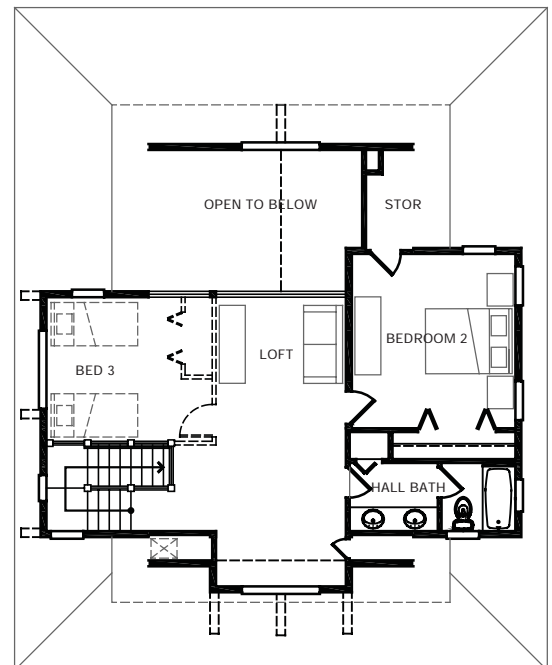

The Cascade Collection

The Red Hill

1,913 Square Feet

3 Bedrooms, 2.5 Baths, 2 Car Garage, Loft, Covered Porch

Detached
2 Car Garage

Main Floor

Upper Floor

Bennett Homes reserves the right to modify plans, designs, materials and specifications without prior notice. Photos used in this piece do not necessarily represent final product. Please consult our sales representative for clarifications and additional information.