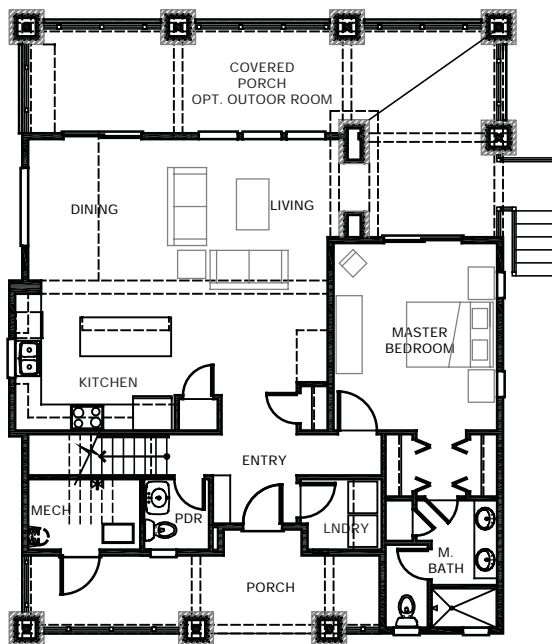

The Cascade Collection

The Red Hill

1,913 Square Feet

3 Bedrooms, 2.5 Baths, 2 Car Garage, Loft, Covered Porch

Detached
2 Car Garage

Main Floor

Upper Floor

Bennett Homes reserves the right to modify plans, designs, materials and specifications without prior notice. Photos used in this piece do not necessarily represent final product. Please consult our sales representative for clarifications and additional information.